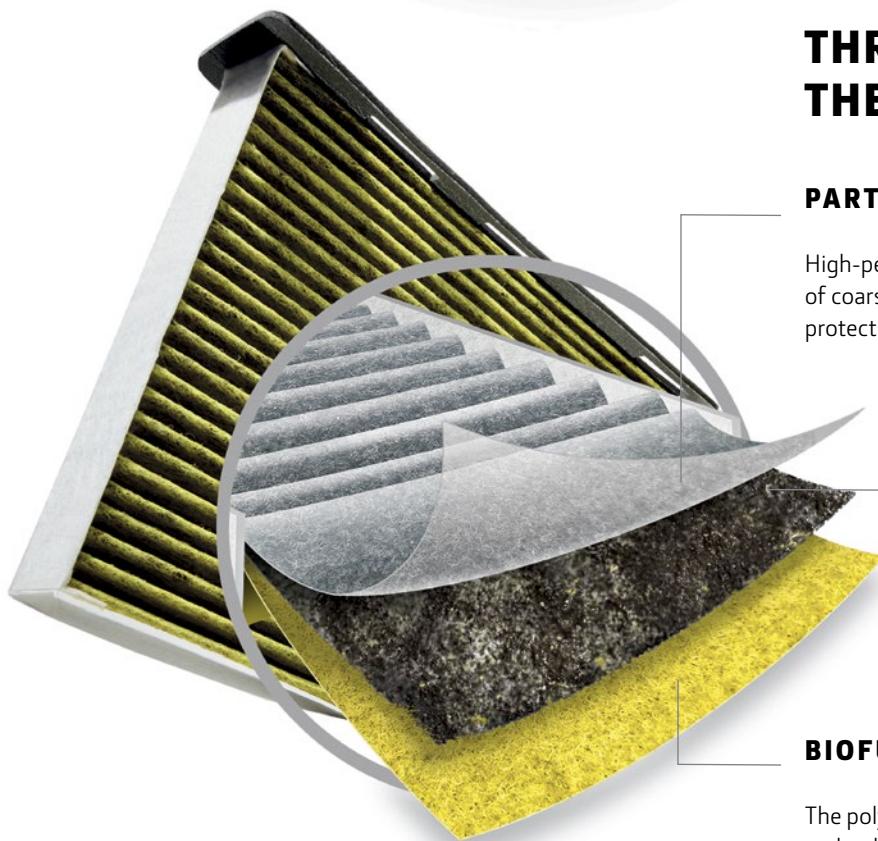

ITCHY NOSE, WATERY EYES?

JOHN DEERE

CARBON FILTER PLUS CAB AIR FILTER

NOTHING RUNS LIKE A DEERE

Get rid of more than 95% of pollutants and allergens that contaminate the air in your cab when you're mowing, threshing, or baling. Get your Carbon Filter Plus cab air filter now for enhanced filter performance.

THREE LAYERS TO CATCH THEM ALL

PARTICLE FILTER LAYER

High-performance filter media blocks nearly 100% of coarse particles such as dust, dirt and pollen and protects against harmful PM2.5 pollutants

ACTIVATED CARBON LAYER

Removes unpleasant odors and neutralizes harmful gases, including VOCs, sulfur dioxide and nitrogen oxides

BIOFUNCTIONAL LAYER

The polyphenol in the yellow coating traps allergens and reduces the growth of bacteria and mold on the filter media